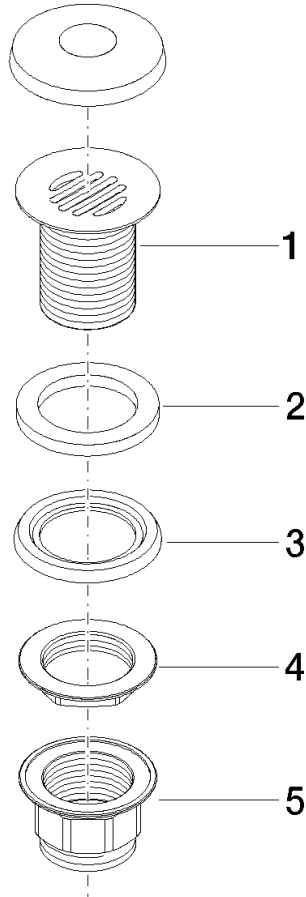

10 110 970

Fits: IMO, LULU, MADISON, MEM, TARA,
CL.1, LISSÉ, VAIA, META, CYO

	Durabronz (23kt Gold)	10 110 970-09
	Chrome	10 110 970-00
	Brushed Platinum	10 110 970-06
	Platinum	10 110 970-08
	Dark Chrome	10 110 970-19
	Light Gold	10 110 970-26
	Brushed Light Gold	10 110 970-27
	Brushed Durabronz (23kt Gold)	10 110 970-28
	Matte Black	10 110 970-33
	Brushed Bronze	10 110 970-42
	Brushed Champagne (22kt Gold)	10 110 970-46
	Champagne (22kt Gold)	10 110 970-47
	Brushed Chrome	10 110 970-93
	Brushed Dark Platinum	10 110 970-99

Grated waste 1 1/4" - Durabross (23kt Gold)

IMO

10 110 970

Only suitable for sinks without an overflow.

10 110 970

10 110 970

Parts for other finishes can be found here: [Chrome](#)

Spare parts list

No.	Item Number	Name	Quantity used	Delivery time
1	09 11 01 025-09	cup	1	60
2	09 14 05 039 90	seal	1	2
3	09 14 03 025 90	seal	1	2
4	09 23 10 017 90	nut	1	2
5	09 23 10 020-09	nut	1	60